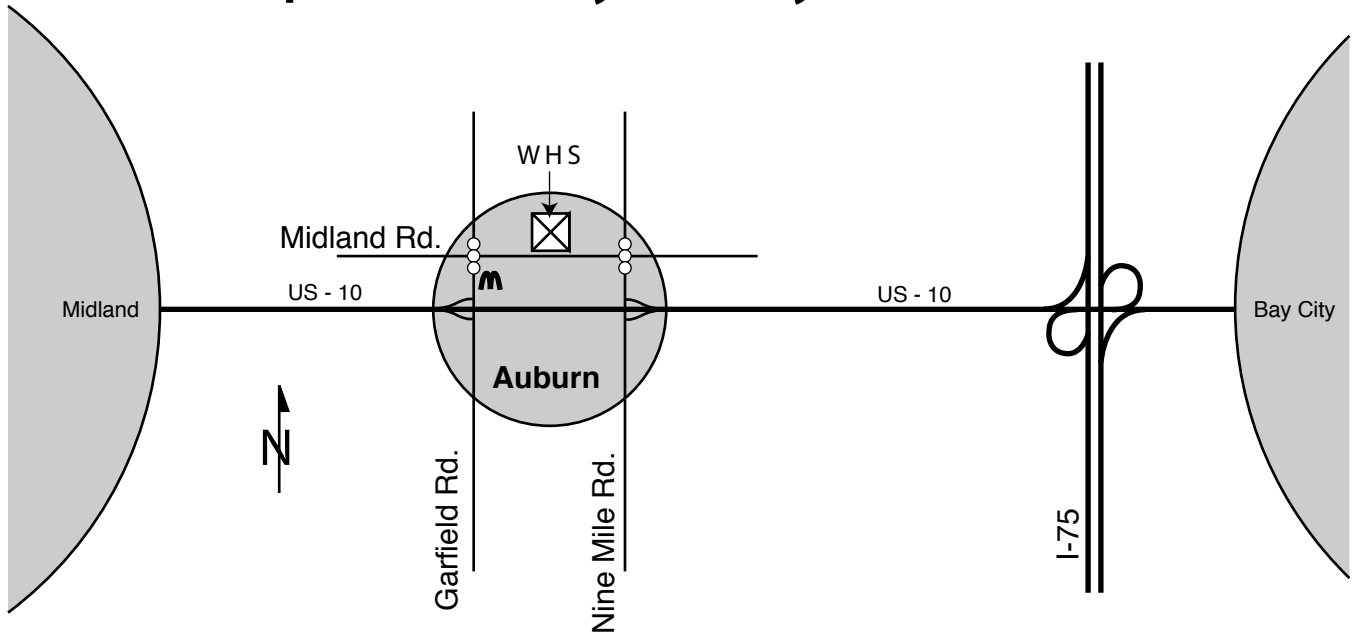

# Map to Bay City Western

**From the West:** Take US-10 east from Midland to the first Auburn exit (Garfield Road). Go north on Garfield to the first stoplight (Midland Rd.). Take Midland Rd. east about 0.5 miles to Western High School on the North side of the road.

**From the East:** Take US-10 west from I-75 to the first Auburn exit (Nine Mile Road). Go north on Nine Mile to the first stoplight (Midland Rd.). Take Midland Rd. west about 0.5 miles to Western High School on the North side of the road..